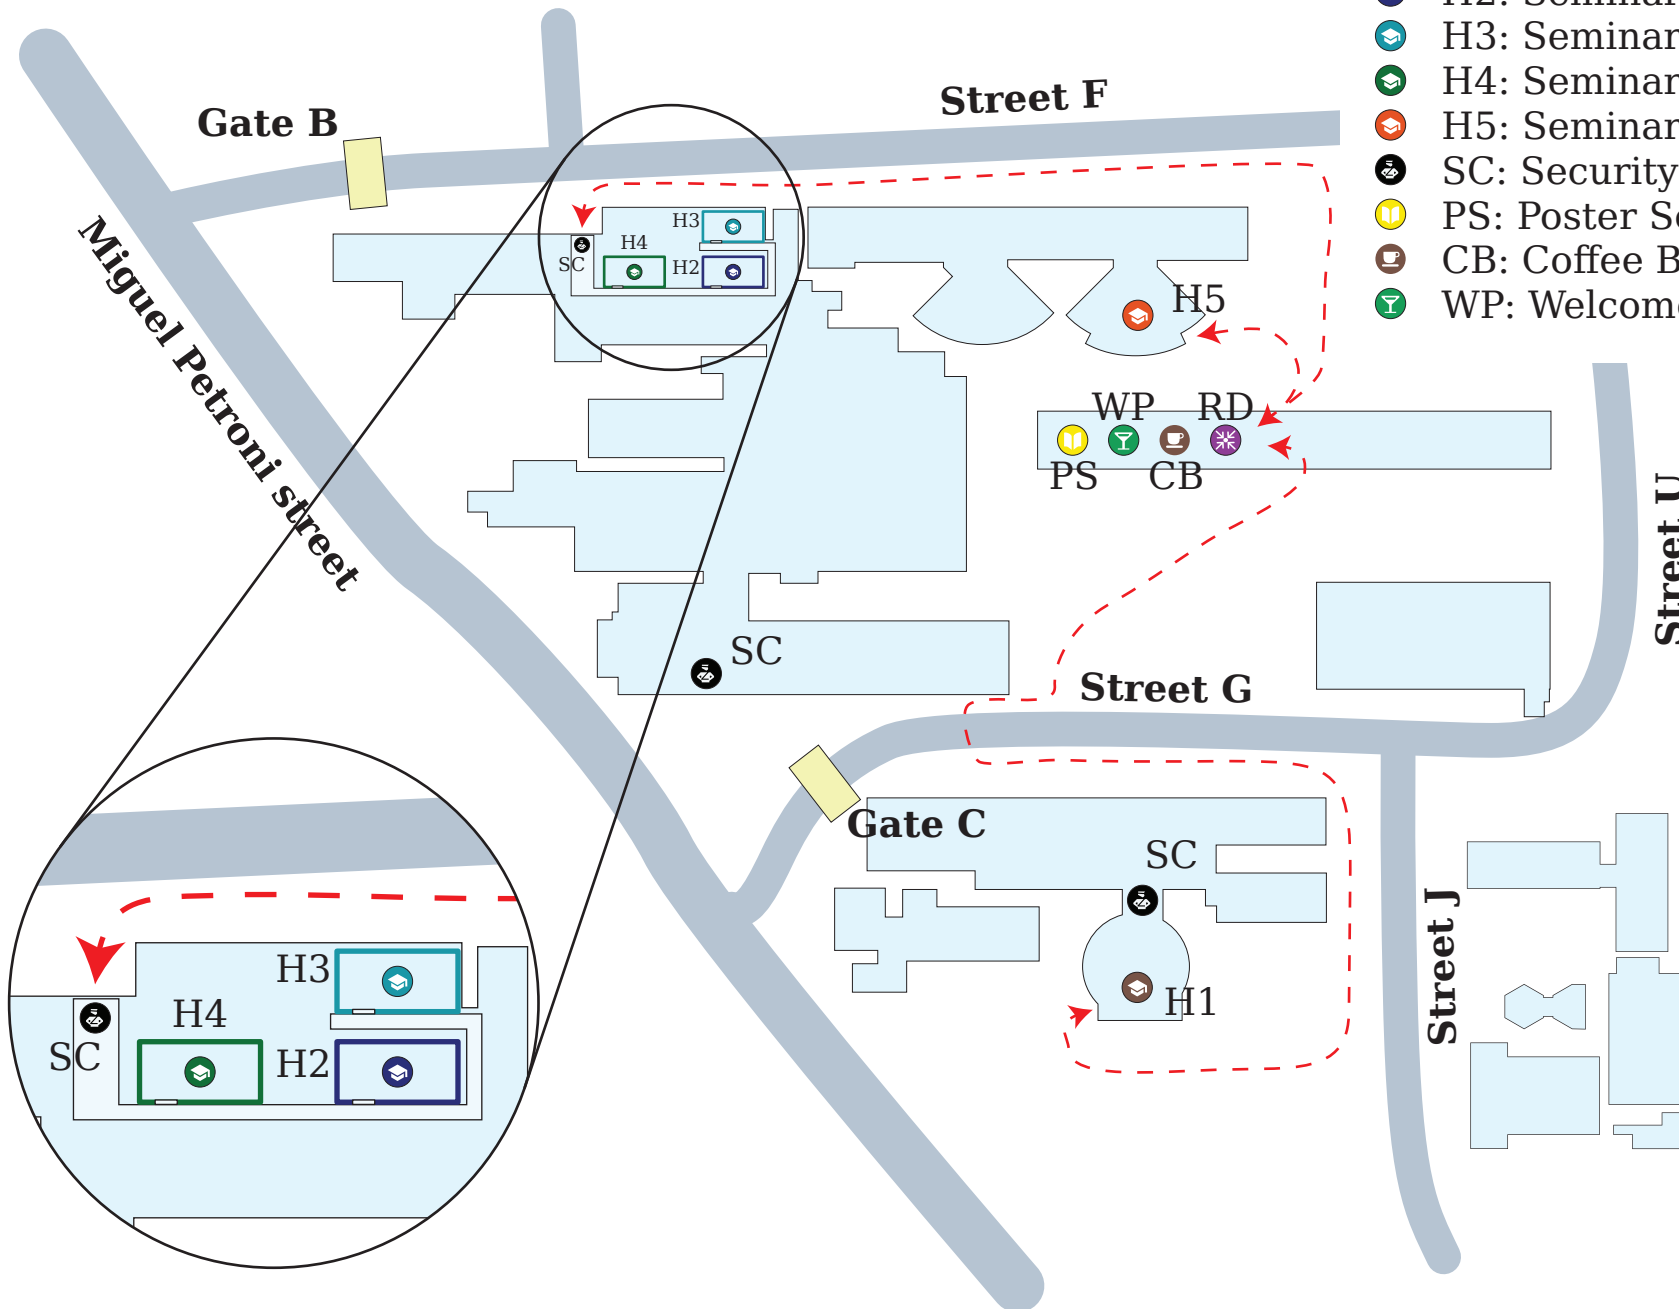

# Venue Map

- RD: Registration Desk
- H1: Opening Remarks, Plenary Session, Seminar 1
- H2: Seminar Group 2-5-9
- H3: Seminar Group 3-10-12
- H4: Seminar Group 4-6-8
- H5: Seminar 7
- SC: Security control (badge needed)
- PS: Poster Session
- CB: Coffee Breaks
- WP: Welcome Party

Google Maps: